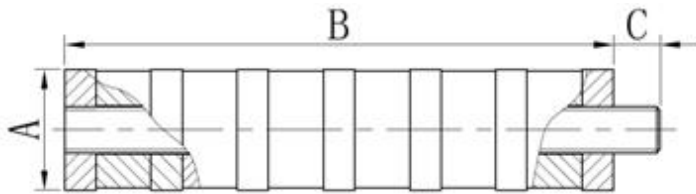

## Candle Shape Magnetic Filter Bars

Candle Shape Magnetic Filter Bars				
ITEM No.	A (mm)	B (mm)	C (mm)	Threaded End
OEYF5A0061	Φ15.5	70	6	M6
OEYF5A0062	Φ15.5	106	6	M6
OEYF5A0064	Φ10	76	8	M4

■ Handle ball and other dimensions could be provided on request.