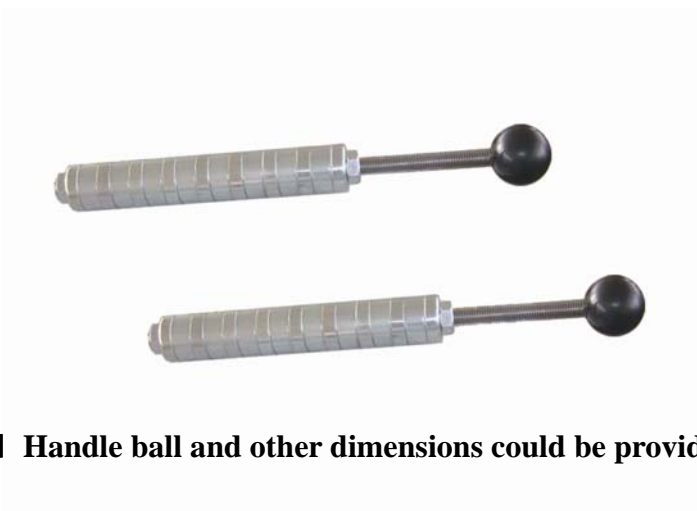

## Candle Shape Magnetic Filter Bars

Candle Shape Magnetic Filter Bars				
ITEM No.	A (mm)	B (mm)	C (mm)	Threaded End
OEYF5A0061	Φ15.5	70	6	M6
OEYF5A0062	Φ15.5	106	6	M6
OEYF5A0064	Φ10	76	8	M4

■ Handle ball and other dimensions could be provided on request.