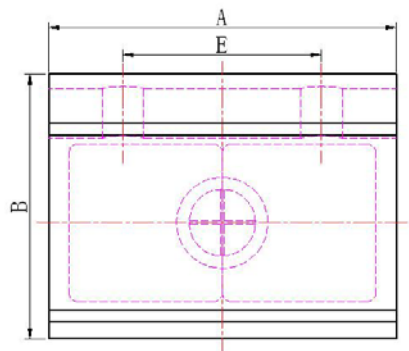

Magnetic Door Locks

Magnetic Door Locks

ITEM No.	Dimensions (mm)					
	A	B	C	D	E	F
OEYH5A0001	42	32	25	11.2	24	5