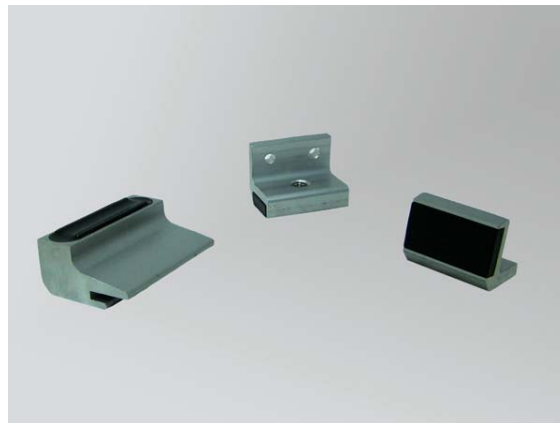

Magnetic Door Locks

Magnetic Door Locks

ITEM No.	Dimensions (mm)					
	A	B	C	D	E	F
OEYH5A0001	42	32	25	11.2	24	5