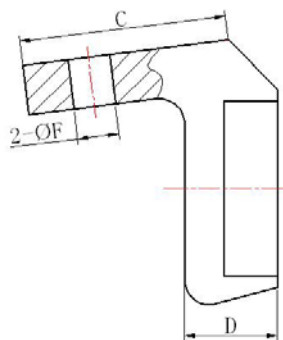

Magnetic Door Locks

Magnetic Door Locks

ITEM No.	Dimensions (mm)					
	A	B	C	D	E	F
OEYH5A0001	42	32	25	11.2	24	5