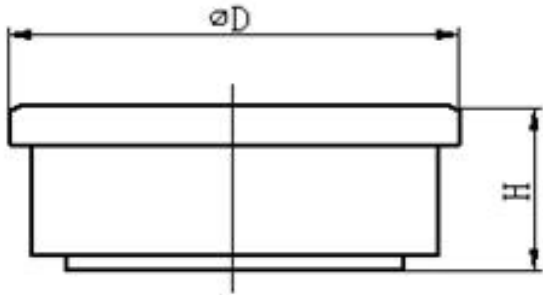

Pot Magnets with Plastic Cup

POT Magnets with Plastic Cup			
Item No.	Dimensions (mm)		Colors available
	D	H	
OEYB2A0001	20	7	Red, Yellow, Blue, Orange, Green, White and Black
OEYB2A0002	25	7	
OEYB2A0003	30	7	
OEYB2A0004	35	7	
OEYB2A0005	40	9	
OEYB2A0006	18	7	