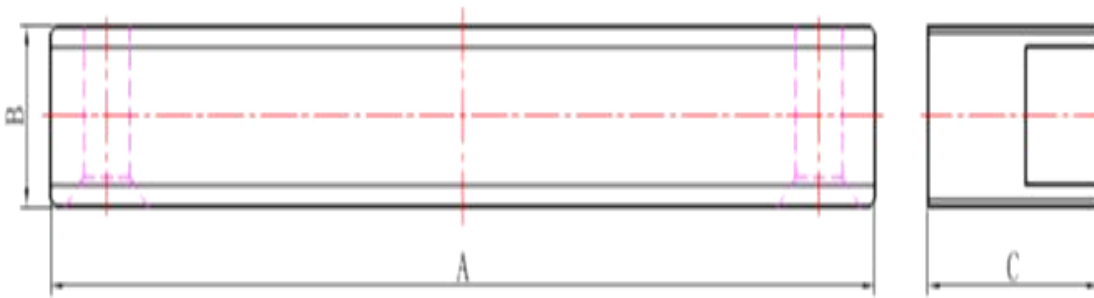

Pot Magnets with Aluminum Cup

Pot Magnets with Aluminum Cup				
Item No.	Dimensions (mm)			Weight (kg)
	A	B	C	
OEYK2H0002	179.1	24.9	37.3	0.538
OEYK2H0003	228.6	18.3	24.9	0.379